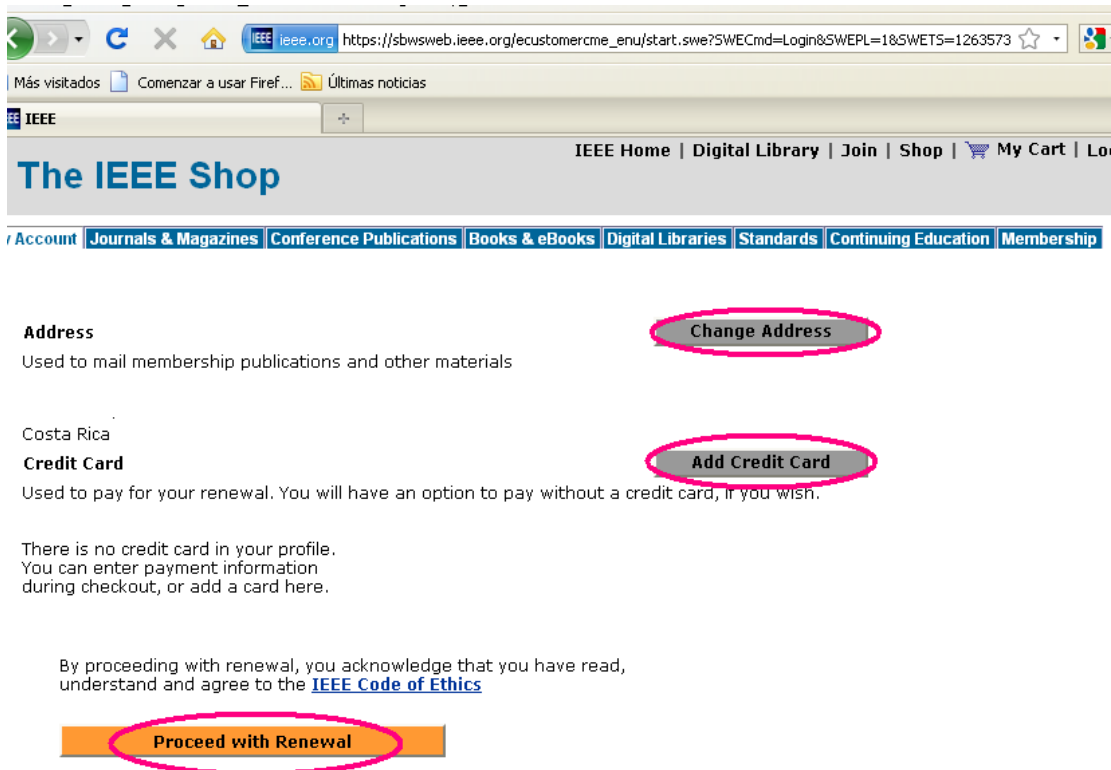

3 Edite sus datos de ubicación, tarjeta de credito. Finalmente presione **PROCEED WITH RENEWAL**